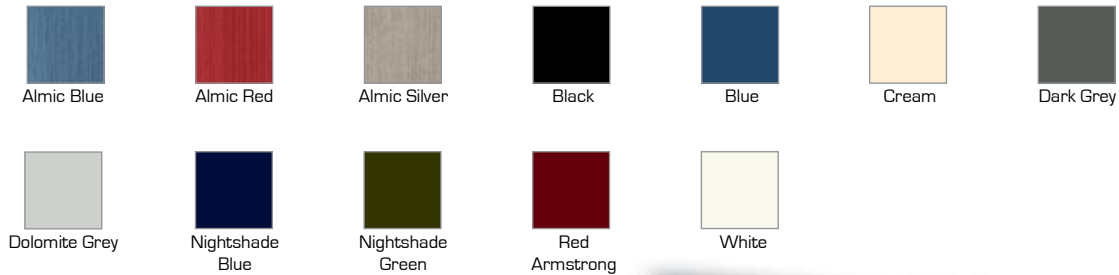

Available Acrilux Colors

Acrilux Metropolitan Gallery Notes:
All doors are standard with aluminum colored ABS edgebanding.
Routed for glass and mullion doors available.
Cabinet boxes are banded with aluminum colored ABS edgebanding.
Not available with the all-wood cabinet construction option.